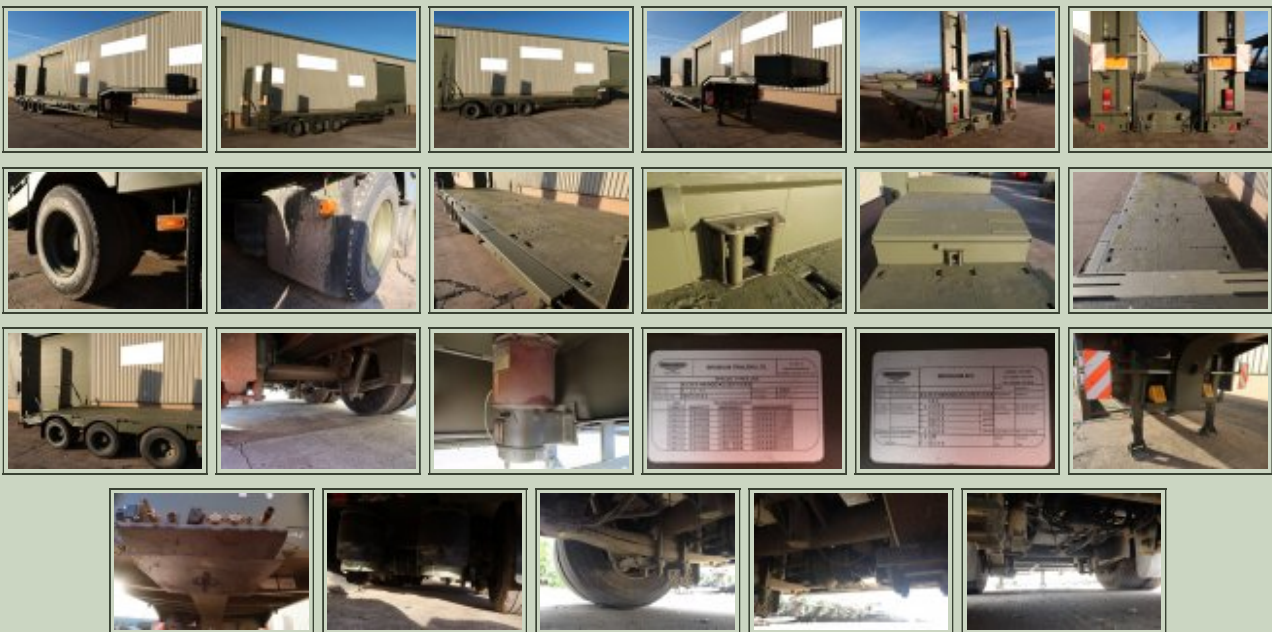

Deck wheel chocking points
Auto lube central greasing system
Spare wheel
Air Suspension

Videos (if available)

Category	Low Loader Trailers	Length	12.3M
Manufacturer	Broshuis	Height	3.3M
Engine		Width	2.5M
Gearbox		GVW	
Brakes		Hrs_Kms	
Steering		Date into Service	
Tyres	285/70R19.5	Year of Manufacture	2004-2006
Max Load		Qty Available	7
Electrics	24V	Export Requirements ...more	SIEL Licence Required

REQUEST A QUOTE

or call us on UK +44(0)1302-954007

Photo Gallery

All prices quoted are GBP U.K. Pounds Sterling Ex. Works excluding VAT where applicable and shipping / associated costs.

Vehicles advertised are subject to remaining unsold.

All prices quoted are based on "per individual unit" purchased, any reductions on advertised price for multiple item orders is subject to negotiation and is conducted at the time of inspection or provision of LOI.