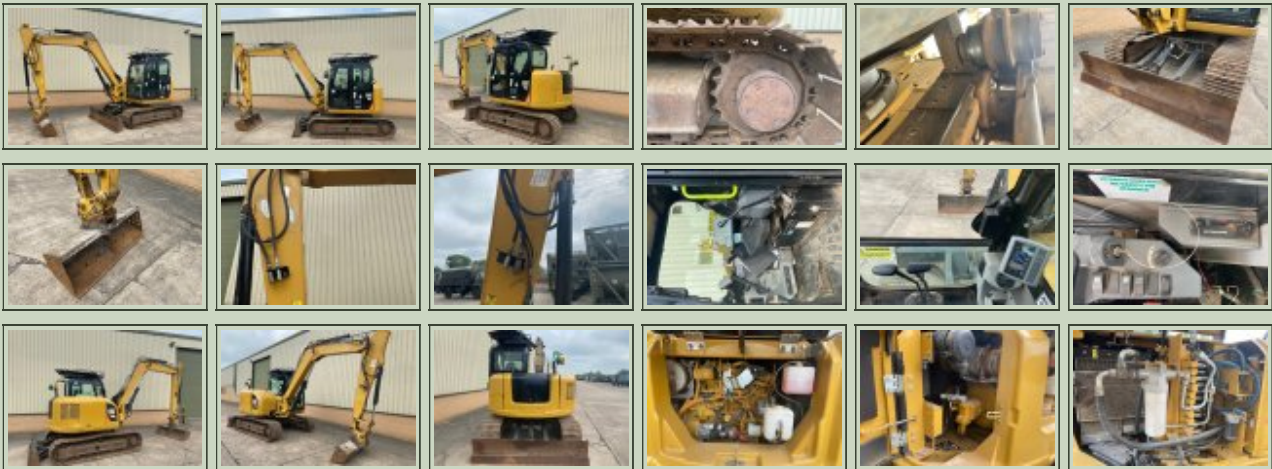

Off set boom
Front blade
Orange and green site beacon
2013 Year
7,386 Hours & 7,136 Hours
Good operating machines ready to work

Videos (if available)

Category	Tracked Excavators	Length	6.30M
Manufacturer	Caterpillar	Height	3.30M
Engine	Caterpillar C3	Width	2.35M
Gearbox		GVW	
Brakes		Hrs_Kms	7,386 Hours & 7,136 Hours
Steering		Date into Service	
Tyres		Year of Manufacture	2013
Max Load		Qty Available	2
Electrics		Export Requirements ...more	NLR (No Licence Required)

REQUEST A QUOTE

or call us on **UK +44(0)1302-954007** or whatsapp msg us on **+44 (0)7785-736649**

Photo Gallery

All prices qoted are GBP U.K. Pounds Sterling Ex. Works excluding VAT where applicable and shipping / associated costs.

Vehicles advertised are subject to remaining unsold.

All prices quoted are based on **"per individual unit"** purchased, any reductions on advertised price for multiple item orders is subject to negotiation and is conducted at the time of inspection or provision of LOI.