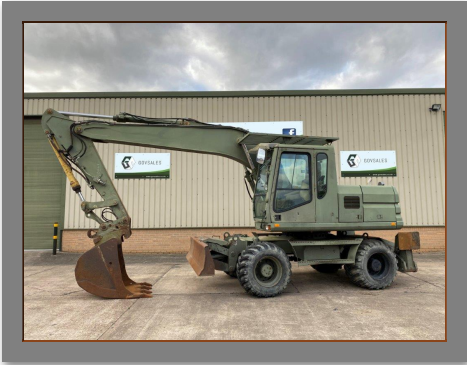

www.govsales.co.uk - The UK's leading suppliers of ex. military vehicles

Govsales - Ex MoD Surplus, Ex Army Trucks, Vehicles & Equipment

Caterpillar 315M Wheeled Excavator - MoD Ref: 50470

[Share on Facebook](#)

Caterpillar 315M Wheeled Excavator - MoD Ref: 50470

Details

Caterpillar M315 Wheeled Excavator

Direct from the military well maintained in good operating condition

Piped for hammer/grab

Quick hitch

Digging bucket

Cab rock guard

Auxiliary fuel refuelling pump

Front blade

Floatation tyres

CE Marked

CATEGORY Wheeled Excavators

MANUFACTURER Caterpillar

ENGINE Caterpillar 3054

TYRES 600/40-22.5

ELECTRICS 24V

L x W x H 8.40M x 2.50M x 3.70M

GROSS WEIGHT 15,570 Kg's

HOURS / MILEAGE 5366 Hours

YEAR OF MANUFACTURE 2002

QTY AVAILABLE 3

EXPORT REQUIREMENTS SIEL Licence Required
[...more](#)