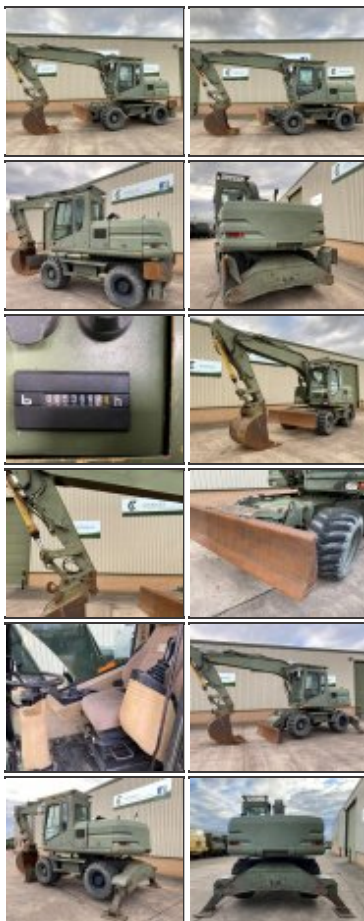

www.govsales.co.uk - The UK's leading suppliers of ex. military vehicles

Govsales - Ex MoD Surplus, Ex Army Trucks, Vehicles & Equipment

Caterpillar 315M Wheeled Excavator - MoD Ref: 50470

[Share on Facebook](#)

Caterpillar 315M Wheeled Excavator - MoD Ref: 50470

Details

Caterpillar M315 Wheeled Excavator

Direct from the military well maintained in good operating condition

Piped for hammer/grab

Quick hitch

Digging bucket

Cab rock guard

Auxiliary fuel refuelling pump

Front blade

Floatation tyres

CE Marked

CATEGORY Wheeled Excavators

MANUFACTURER Caterpillar

ENGINE Caterpillar 3054

TYRES 600/40-22.5

ELECTRICS 24V

L x W x H 8.40M x 2.50M x 3.70M

GROSS WEIGHT 15,570 Kg's

HOURS / MILEAGE 5366 Hours

YEAR OF MANUFACTURE 2002

QTY AVAILABLE 3

EXPORT REQUIREMENTS SIEL Licence Required
[...more](#)